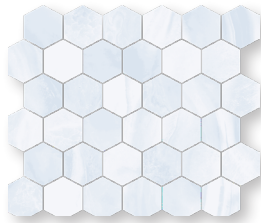

## STOCK SIZES

4"x12" Polished

10"x22" Polished

12"x24" Matte

4"x12" Bullnose  
Polished

Mosaic Matte

## AVAILABLE COLORS

*Agata Blue*

*Agata Blue  
Hexagon Mosaic*

*Eternal Beauty*

*Eternal Beauty  
Hexagon Mosaic*

*Oceanic*

*Oceanic  
Hexagon Mosaic*

*White Cloud*

*White Cloud  
Hexagon Mosaic*

**Agata Blue | 12"x24"**

**Eternal Beauty** | Hexagon Mosaic

**Oceanic | 4"x12"**

**White Cloud | 10"x22"**