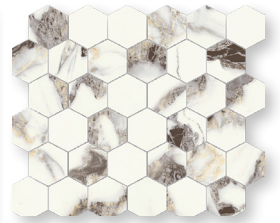

## STOCK SIZES

4"x12" Polished

10"x22" Polished

12"x24" Matte

4"x12" Bullnose  
Polished

Mosaic Matte

## AVAILABLE COLORS

*Agata Blue*

*Agata Blue  
Hexagon Mosaic*

*Eternal Beauty*

*Eternal Beauty  
Hexagon Mosaic*

*Oceanic*

*Oceanic  
Hexagon Mosaic*

*White Cloud*

*White Cloud  
Hexagon Mosaic*

**Agata Blue | 12"x24"**

**Eternal Beauty** | Hexagon Mosaic

**Oceanic | 4"x12"**

**White Cloud | 10"x22"**