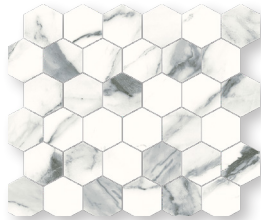

## AVAILABLE COLORS

*Agata Blue*

*Agata Blue  
Hexagon Mosaic*

*Eternal Beauty*

*Eternal Beauty  
Hexagon Mosaic*

*Oceanic*

*Oceanic  
Hexagon Mosaic*

*White Cloud*

*White Cloud  
Hexagon Mosaic*

**Agata Blue | 12"x24"**

**Eternal Beauty** | Hexagon Mosaic

**Oceanic | 4"x12"**

**White Cloud | 10"x22"**