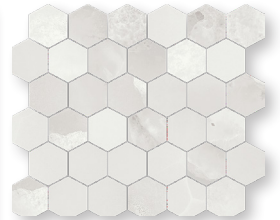

## STOCK SIZES

4"x12" Polished

10"x22" Polished

12"x24" Matte

4"x12" Bullnose  
Polished

Mosaic Matte

## AVAILABLE COLORS

*Agata Blue*

*Agata Blue  
Hexagon Mosaic*

*Eternal Beauty*

*Eternal Beauty  
Hexagon Mosaic*

*Oceanic*

*Oceanic  
Hexagon Mosaic*

*White Cloud*

*White Cloud  
Hexagon Mosaic*

**Agata Blue | 12"x24"**

**Eternal Beauty** | Hexagon Mosaic

**Oceanic | 4"x12"**

**White Cloud | 10"x22"**